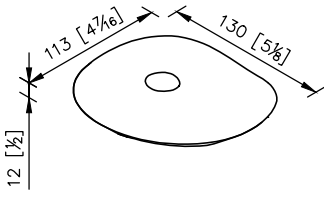

## Soap Dish

6781-24-80CP

- 1.Brass of forging body meets JIS 3771 standard.
- 2.Premium metal construction for durability.
- 3.Justime finishes resist corrosion and tarnish.
- 4.Finish meets the standard of ASTM-SC2.
- 5.Curved shape and smooth surface help to reduce water stains.
- 6.Soft placement due to rubber pads at the bottom.
- 7.Correctly installed product's loading is 2 kgf.
- 8.Coordinates with other products in Ether collection.

unit: mm[inch]