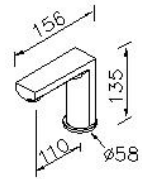

DESCRIPTION:

- 1.Universal mold design which uses common parts and increase more convenient for maintained.
- 2.Pressing the tip-touch aerator to control water flow.
- 3.The aerator is designed in Taiwan, passed multinational patents and water-saving of Taiwan.
- 4.Tip-touch aerator passes up to 200,000 times on-off life test. (Saving water, no handle valve and electric system).
- 5.The faucet can stand the presure from 0.5 to 5 kg/cm²
- 6.Stainless steel braided hose with M10 x 1.0mm (Male thread connect to faucet body) and 1/2"-14NPSM (Female thread connect to water supply system).