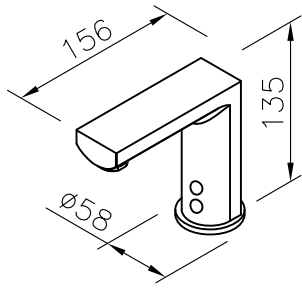

Electronic Lavatory Sensor Mixer W/Mixing Valve (AC)

unit:mm