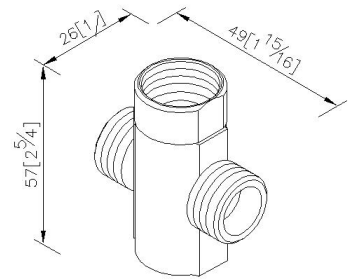

DESCRIPTION:

- 1.6790-TD for two-handle kitchen faucet.
- 2.The faucet body is directly connected to the diverter.

unit:mm[inch]

Certification:

Fixing Kits:

- 1.N/A

AWARD: