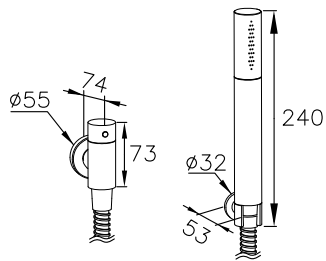

Valve & Hand Shower (Cold Only)

unit:mm