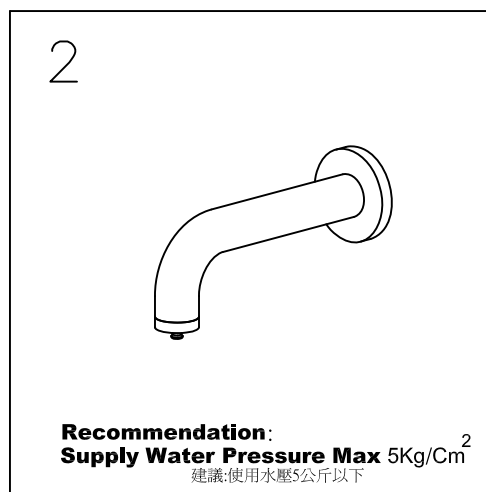

INSTALLATION GUIDE

TIP-TOUCH WALL MOUNT FAUCET(COLD WATER ONLY)

按壓式壁式長柱龍頭(冷水)安裝說明