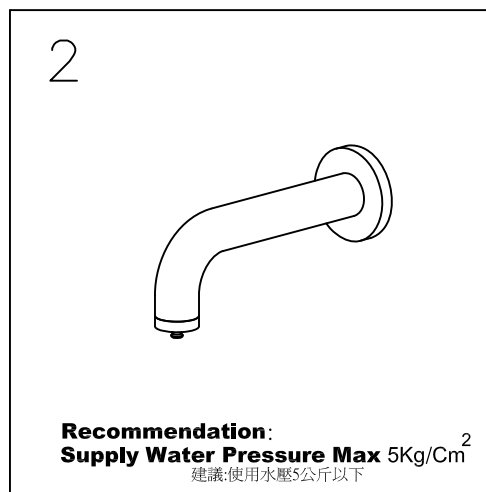

### TIP-TOUCH WALL MOUNT FAUCET(COLD WATER ONLY)

按壓式壁式長柱龍頭(冷水)安裝說明