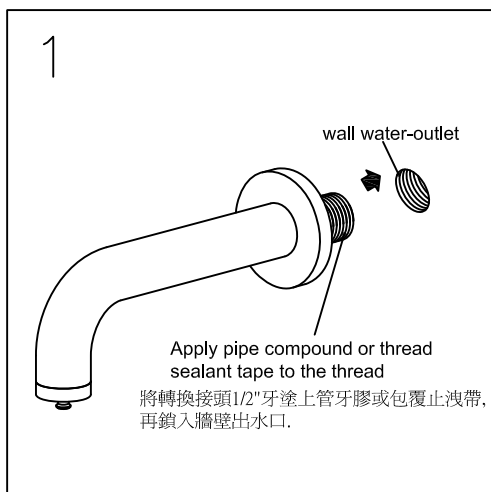

INSTALLATION GUIDE

TIP-TOUCH WALL MOUNT FAUCET(COLD WATER ONLY)

按壓式壁式長柱龍頭(冷水)安裝說明