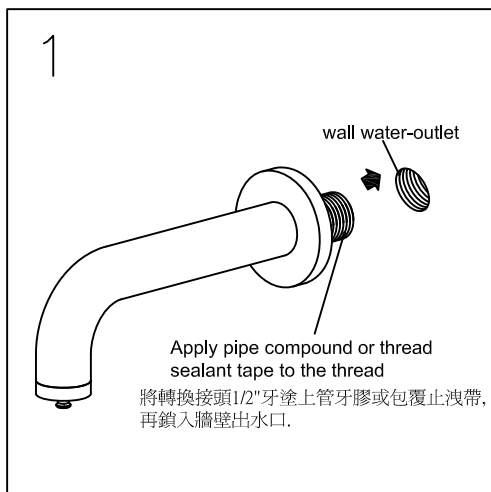

### TIP-TOUCH WALL MOUNT FAUCET(COLD WATER ONLY)

按壓式壁式長柱龍頭(冷水)安裝說明