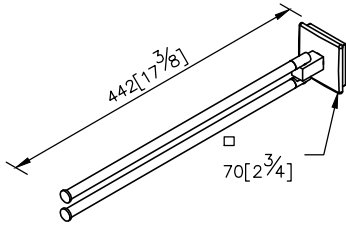

Swivel Double Towel Bar
6801-12-80CP

unit: mm[inch]

1. Square porcelain faceplate could increase the living atmosphere for bathroom.
2. The towel bar could be swiveled by user required and added the space for bathroom environment.
3. Brass of sand-casting body meets JIS 3604 standard.
4. Premium metal construction for durability.
5. Justime finishes resist corrosion and tarnish.
6. Finish meets the standard of ASTM-SC2.
7. Correctly installed product's loading is 4 kgf.
8. Coordinates with other products in Happiness collection.