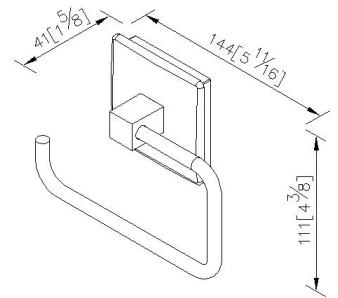

Toilet Tissue Holder 6801-40-80CP

INTRODUCTION:

The combination of white ceramic base and four-leaved clover pattern bring the lively ambiance and happiness into the bathroom.

DESCRIPTION:

1. Square porcelain faceplate could increase the liveing atmosphere for bathroom.
2. Brass of sand-casting body meets JIS 3604 standard.
3. Premium metal construction for durability.
4. Justime finishes resist corrosion and tarnish.
5. Finish meets the standard of ASTM-SC2.
6. Correctly installed product's loading is 5 kgf.
7. Coordinates with other products in Happiness collection.

unit: mm[inch]

Certifictaion:

Fixing Kits:

- 1. SUS 304 Stainless Steel Screws x2
- Plastic Anchors x2
- Material of Wall Mount Bracket: Steel with zinc plating x1

AWARD: