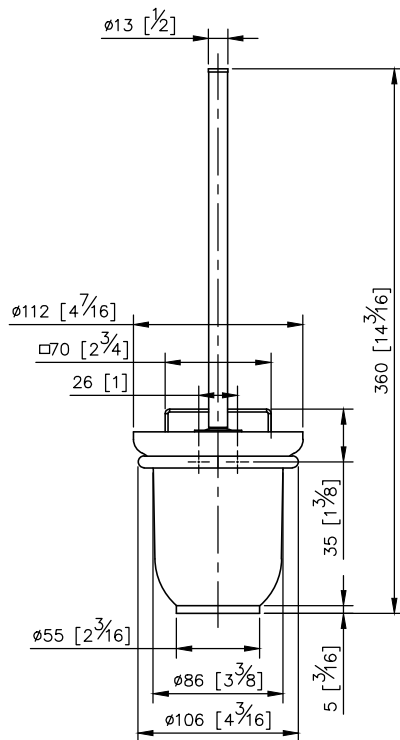

## Toilet Brush Holder 6801-80-80CP

unit: mm[inch]

1. Square porcelain faceplate could increase the living atmosphere for bathroom.
2. Standard size of brush could be replaced by user and provide the clean and hygiene environment.
3. Brass of sand-casting body meets JIS 3604 standard.
4. Premium metal construction for durability.
5. Justime finishes resist corrosion and tarnish.
6. Finish meets the standard of ASTM-SC2.
7. Correctly installed product's loading is 2 kgf.
8. Coordinates with other products in Happiness collection.

### Mounting Template Specification