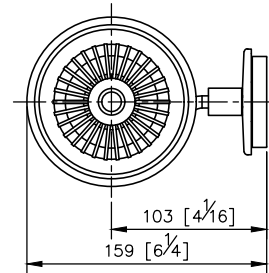

## Toilet Brush Holder 6801-80-80CP

unit: mm[inch]

1. Square porcelain faceplate could increase the living atmosphere for bathroom.
2. Standard size of brush could be replaced by user and provide the clean and hygiene environment.
3. Brass of sand-casting body meets JIS 3604 standard.
4. Premium metal construction for durability.
5. Justime finishes resist corrosion and tarnish.
6. Finish meets the standard of ASTM-SC2.
7. Correctly installed product's loading is 2 kgf.
8. Coordinates with other products in Happiness collection.

### Mounting Template Specification