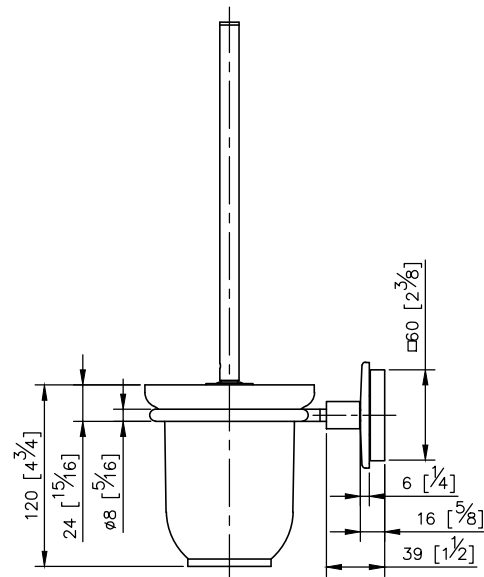

## Toilet Brush Holder 6801-80-80CP

unit: mm[inch]

1. Square porcelain faceplate could increase the living atmosphere for bathroom.
2. Standard size of brush could be replaced by user and provide the clean and hygiene environment.
3. Brass of sand-casting body meets JIS 3604 standard.
4. Premium metal construction for durability.
5. Justime finishes resist corrosion and tarnish.
6. Finish meets the standard of ASTM-SC2.
7. Correctly installed product's loading is 2 kgf.
8. Coordinates with other products in Happiness collection.

### Mounting Template Specification