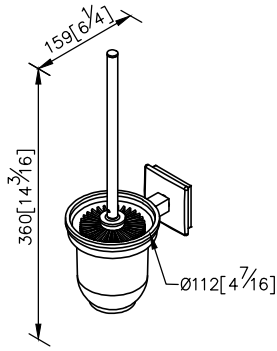

## Toilet Brush Holder 6801-80-80CP

unit: mm[inch]

1. Square porcelain faceplate could increase the living atmosphere for bathroom.
2. Standard size of brush could be replaced by user and provide the clean and hygiene environment.
3. Brass of sand-casting body meets JIS 3604 standard.
4. Premium metal construction for durability.
5. Justime finishes resist corrosion and tarnish.
6. Finish meets the standard of ASTM-SC2.
7. Correctly installed product's loading is 2 kgf.
8. Coordinates with other products in Happiness collection.

### Mounting Template Specification