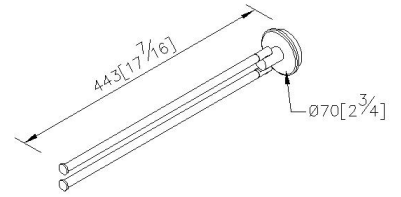

Swivel Double Towel Bar 6802-12-80CP

INTRODUCTION:

The combination of white ceramic base and four-leaved clover pattern bring the lively ambiance and happiness into the bathroom.

DESCRIPTION:

- 1.Round porcelain faceplate could increase the liveing atmosphere for bathroom.
- 2.The towel bar could be swiveled by user required and added the space for bathroom environment.
- 3.Brass of casting body meets JIS 3604 standard.
- 4.Premium metal construction for durability.
- 5.Justime finishes resist corrosion and tarnish.
- 6.Finish meets the standard of ASTM-SC2.
- 7.Correctly installed product's loading is 4 kgf.
- 8.Coordinates with other products in Happiness collection.

unit: mm[inch]

Certifictaion:

Fixing Kits:

- 1.SUS 304 Stainless Steel Screws*2
- Plastic Anchors*2
Material of Wall Mount Bracket*1

AWARD: