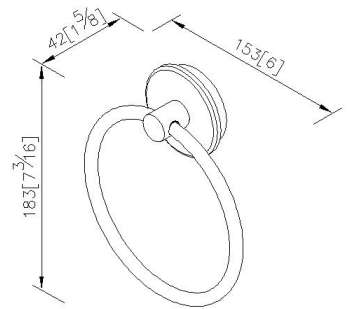

## Towel Ring 6802-60-80CP

### DESCRIPTION:

- 1.Round porcelain faceplate could increase the living atmosphere for bathroom.
- 2.Brass of casting body meets JIS 3604 standard.
- 3.Premium metal construction for durability.
- 4.Justime finishes resist corrosion and tarnish.
- 5.Finish meets the standard of ASTM-SC2.
- 6.Correctly installed product's loading is 4 kgf.
- 7.Coordinates with other products in Happiness collection.

unit:mm[inch]