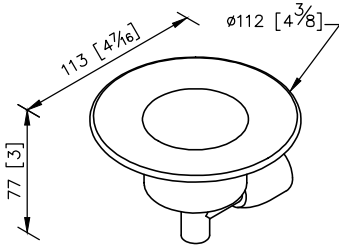

**Soap Dish**  
**6804-20-80SS**

unit: mm[inch]

- 1.High Quality Brass.
- 2.Premium metal construction for durability.
- 3.Justime finishes resist corrosion and tarnish.
- 4.Finish meets the standard of ASTM-SC2.
- 5.The cone plinth of the bathroom accessories could increase the elegance for environment.
- 6.Finished: Brushed Nickel with Lacquer, which it's not easy to leave fingerprints on the surface.
- 7.Correctly installed product's loading is 2 kgf.
- 8.Frosted glass soap dish.