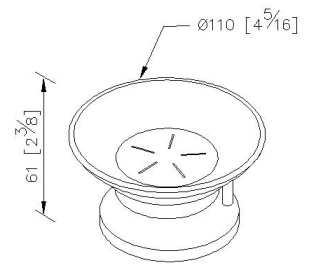

Freestanding Soap Dish 6806-24-80S1

INTRODUCTION:

The compact brushed base was designed with column shape, staggered lines disseminate a real sense of stability.

DESCRIPTION:

1. Stainless Steel body meets SUS 304 standard.
2. Premium metal construction for durability.
3. Justime finishes resist corrosion and tarnish.
4. The simply design concept could be collocated with diverse space.
5. Frosted glass soap dish.
6. The skidproofs are placed underneath the body of freestanding, could increase the used safely.
7. Coordinates with other products in 6806 collection.

unit: mm[inch]

Certification:

Fixing Kits:

1. N/A

AWARD: