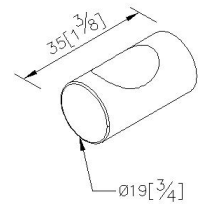

Still One

Robe Hook 6806-50-80S1

INTRODUCTION:

The compact brushed base was designed with column shape, staggered lines disseminate a real sense of stability.

DESCRIPTION:

1. Stainless Steel body meets SUS 304 standard.
2. Premium metal construction for durability.
3. Justime finishes resist corrosion and tarnish.
4. The simply design concept could be collocated with diverse space.
5. Correctly installed product's loading is 5 kgf.
6. Coordinates with other products in 6806 collection.

unit: mm[inch]

Certification:

Fixing Kits:

1. SUS 304 Stainless Steel Screws *1
- Hex Key 1/8" *1
Plastic Anchors *1
Material of Wall Mount Bracket: Copper JIS3604 *1

AWARD: