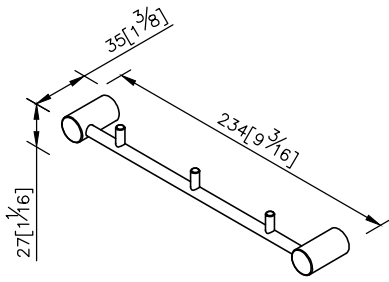

**Robe Hook**  
6806-54-80S1

1. Stainless Steel body meets SUS 304 standard.
2. Premium metal construction for durability.
3. Justime finishes resist corrosion and tarnish.
4. The simply design concept could be collocated with diverse space.
5. Correctly installed product's loading is 5 kgf.
6. Coordinates with other products in 6806 collection.

unit: mm[inch]