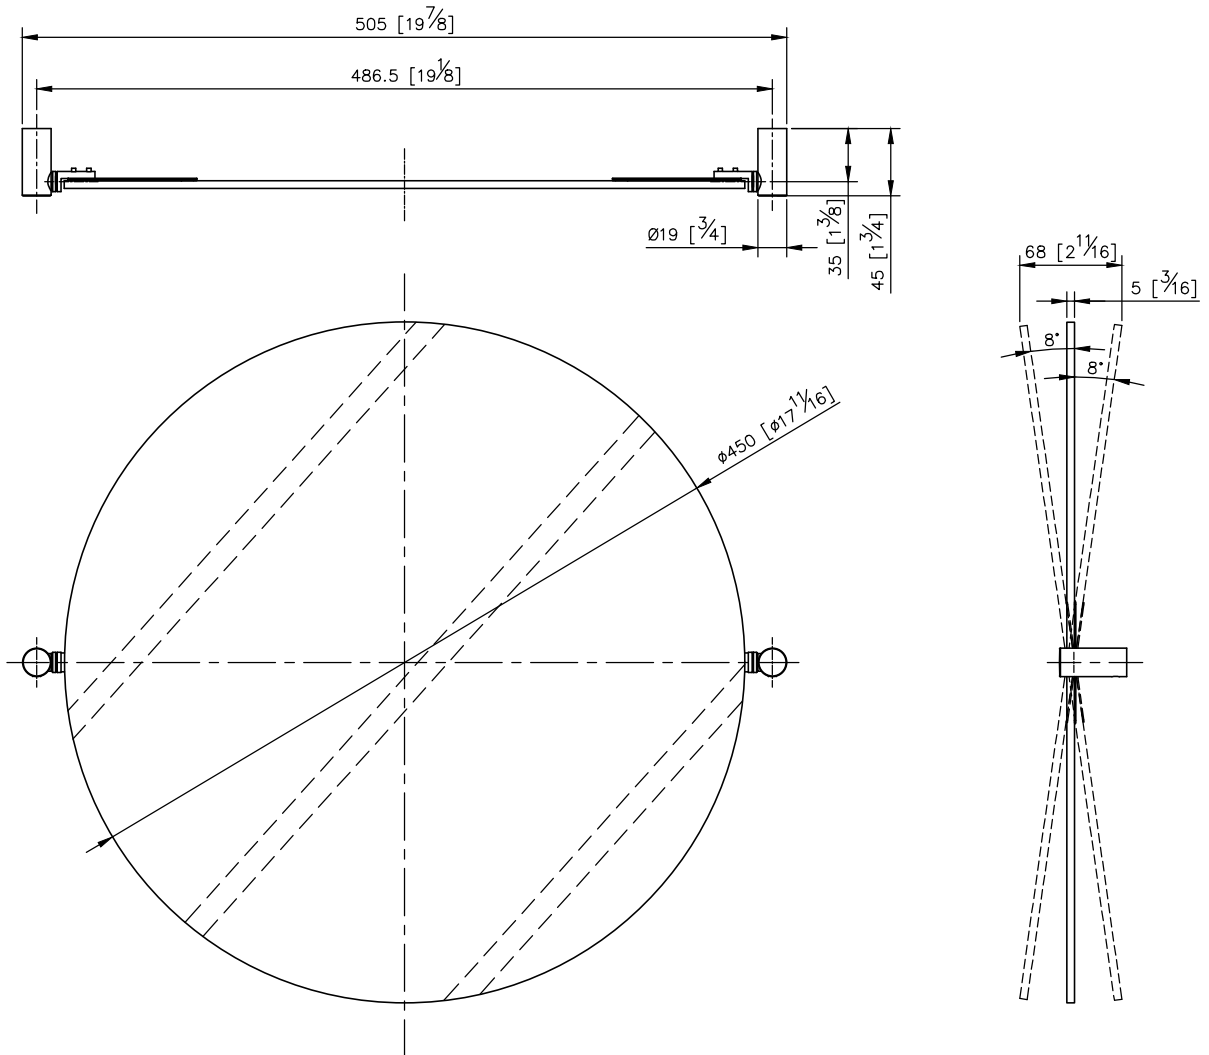

Swivel Mirror
6806-77-80S1

unit: mm[inch]

1. Stainless Steel body meets SUS 304 standard.
2. Premium metal construction for durability.
3. Justime finishes resist corrosion and tarnish.
4. The simply design concept could be collocated with diverse space.
5. The size of mirror: 5*450*450mm.
6. Explosion-proof film (made in Germany) over the entire back, it increases the safe and steady to the users.
7. Coordinates with other products in 6806 collection.

Mounting Template Specification