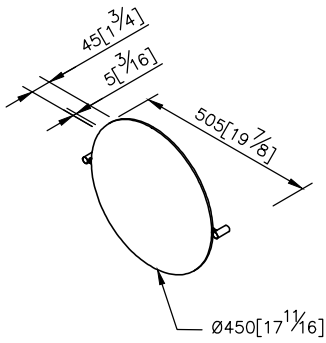

Swivel Mirror
6806-77-80S1

unit: mm[inch]

1. Stainless Steel body meets SUS 304 standard.
2. Premium metal construction for durability.
3. Justime finishes resist corrosion and tarnish.
4. The simply design concept could be collocated with diverse space.
5. The size of mirror: 5*450*450mm.
6. Explosion-proof film (made in Germany) over the entire back, it increases the safe and steady to the users.
7. Coordinates with other products in 6806 collection.

Mounting Template Specification