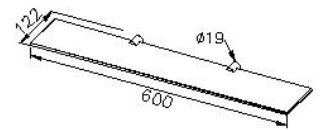

Still One

Shelf 6806-7W-81S1

INTRODUCTION:

The compact brushed base was designed with column shape, staggered lines disseminate a real sense of stability.

DESCRIPTION:

1. Stainless Steel body meets SUS 304 standard.
2. Premium metal construction for durability.
3. Justime finishes resist corrosion and tarnish.
4. The simply design concept could be collocated with diverse space.
5. Correctly installed product's loading is 4 kgf.
6. Tempered glass size: 600*110*6mm.
7. Tempered glass increase the safe and steady to the users.
8. Coordinates with other products in 6806 collection.