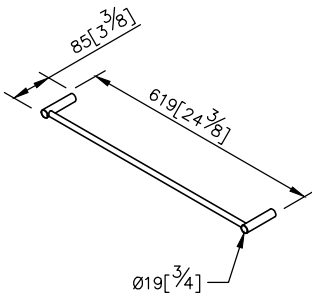

**Towel Bar**  
6807-10-80CP

- 1.Brass of body meets JIS 3604 standard.
- 2.Premium metal construction for durability.
- 3.Justime finishes resist corrosion and tarnish.
- 4.Finish meets the standard of ASTM-SC2.
- 5.Correctly installed product's loading is 4 kgf.
- 6.Coordinates with other products in Still One Collection.

unit: mm[inch]