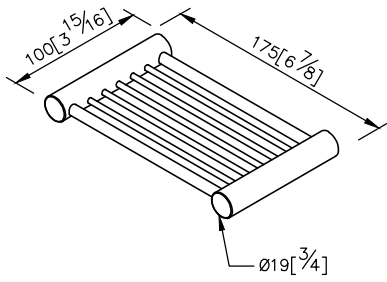

**Soap Shelf**  
6807-22-80CP

unit: mm[inch]

- 1.The design of shower set will reduce the water accumulated.
- 2.Brass of body meets JIS 3604 standard.
- 3.Premium metal construction for durability.
- 4.Justime finishes resist corrosion and tarnish.
- 5.Finish meets the standard of ASTM-SC2.
- 6.Correctly installed product's loading is 2 kgf.
- 7.Coordinates with other products in Still One Collection.