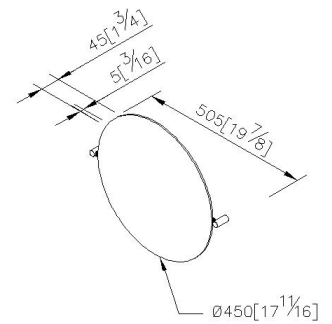

### Swivel Mirror 6807-77-80CP

#### DESCRIPTION:

- 1.Brass with Chrome plated meets ASTM-SC2 standard.
- 2.The simply design concept could be collocated with diverse space.
- 3.The size of mirror 450\*450\*5mm.
- 4.Explosion-proof film (made in Germany) over the entire backside.
- 5.Correctly installed product's loading is 2 kgf.
- 6.Coordinates with other products in Still One collection.