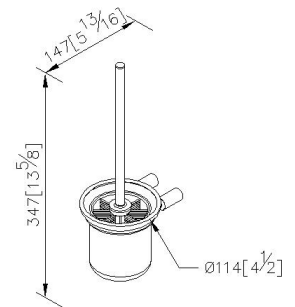

### Toilet Brush Holder 6807-80-80CP

#### DESCRIPTION:

- 1.Brass of body meets JIS 3604 standard.
- 2.Premium metal construction for durability.
- 3.Justime finishes resist corrosion and tarnish.
- 4.Finish meets the standard of ASTM-SC2.
- 5.Correctly installed product's loading is 2 kgf.
- 6.Coordinates with other products in Still One Collection.
- 7.Frosted glass brush holder.
- 8.Standard size of brush, it is easy to replace and keep environment clean.

unit: mm[inch]