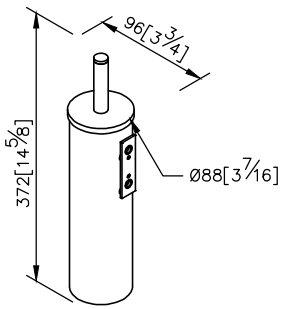

**Still One Wall - Mounted Toilet Brush Holder**  
6807-83-80CP

unit: mm[inch]