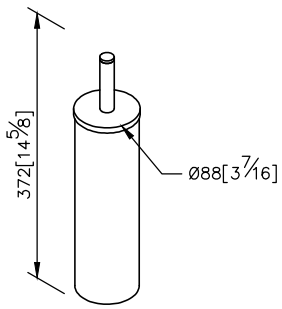

Still One Freestanding Toilet Brush Holder
6807-84-80CP

unit: mm[inch]