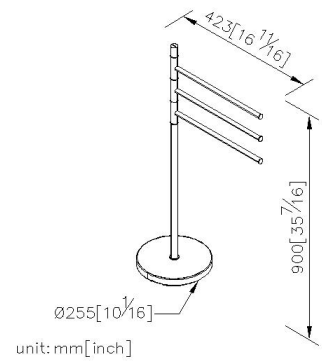

6807-L1-80CP

INTRODUCTION:

Simple and elegant style of bathroom accessories turn into a basic demand of modern customer, as main design as slender cylinder, which present design features.

DESCRIPTION:

- 1.Brass with chrome-plated standard of ASTM-SC2.
- 2.Towel bars can be swiveled by user required.
- 3.Weight of base: 2200g provide the steady for user.
- 4.Material of base cover: Stainless Steel with chrome-plated.