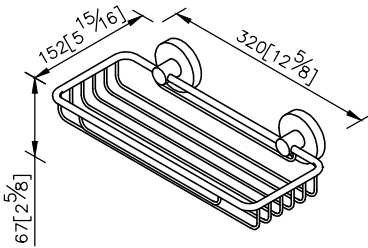

Basket
6810-85-80CP

- 1.Brass of forging body meets JIS 3771 standard
- 2.Premium metal construction for durability
- 3.Justime finishes resist corrosion and tarnish
- 4.Finish meets the standard of ASTM-SC2.
- 5.The simply design concept could be collocated with diverse space
- 6.Correctly installed product's loading is 5 kg f
- 7.The design of basket can decrease the water accumulated
- 8.Coordinates with other products in 6810 collection

unit: mm[inch]