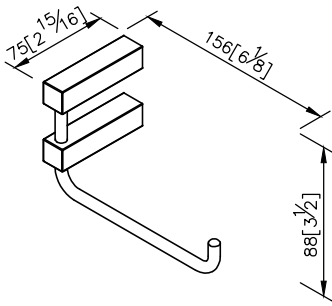

Toilet Tissue Holder
6817-42-80CP

- 1.Brass of sand-casting body meets JIS 3604 standard
- 2.Premium metal construction for durability
- 3.Justime finishes resist corrosion and tarnish
- 4.Finish meets the standard of ASTM-SC2
- 5.Correctly installed product's loading is 5 kg f
- 6.Coordinates with other products in Cubic Collection

unit: mm[inch]