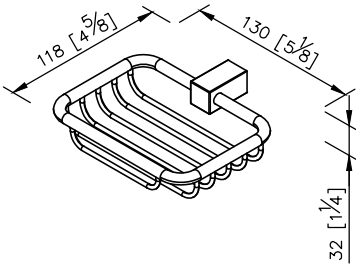

Shower Basket
6817-87-80CP

- 1.Brass of sand-casting body meets JIS 3604 standard
- 2.Premium metal construction for durability
- 3.Justime finishes resist corrosion and tarnish
- 4.Finish meets the standard of ASTM-SC2
- 5.Correctly installed product's loading is 5 kg f
- 6.Coordinates with other products in Cubic Collection

unit: mm[inch]