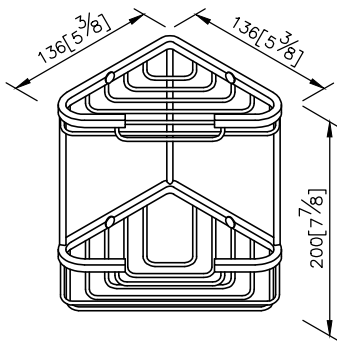

## Corner Basket 6840-90-81CP

- 1.Brass meets JIS 3604 standard.
- 2.Premium metal construction for durability.
- 3.Justime finishes resist corrosion and tarnish.
- 4.Finish meets the standard of ASTM-SC2.
- 5.Correctly installed product's loading is 5 kgf.

unit: mm[inch]