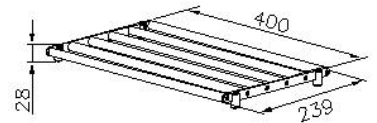

DESCRIPTION:

1. Material : SUS304, which provides a stable quality.
2. Products surface : brushed finished, which is easy for clean.
3. Base cushion avoid the abrasion between main body and table.
4. Enable to be placed various goods (about 390mm x 250mm).