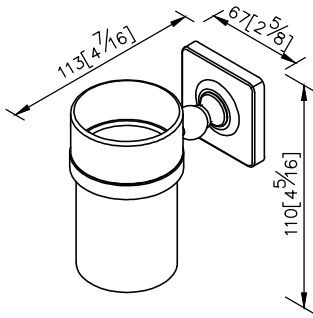

**Tumbler Holder**  
**6858-30-80CP**

1. Porcelain tumbler.
2. Brass meets JIS 3604 standard.
3. Premium metal construction for durability.
4. Justime finishes resist corrosion and tarnish.
5. Finish meets the standard of ASTM-SC2.
6. Correctly installed product's loading is 2 kgf.
7. Capacity: 180ml.
8. Coordinates with other products in Timeless Collection.

unit: mm[inch]