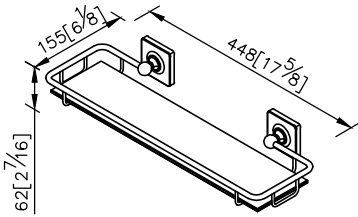

Shelf With Rail

6858-71-80CP

1. Brass meets JIS 3604 standard.
2. Premium metal construction for durability.
3. Justime finishes resist corrosion and tarnish.
4. Finish meets the standard of ASTM-SC2.
5. Correctly installed product's loading is 5 kgf.
6. Coordinates with other products in Timeless Collection.
7. Transparent tempered glass(430*105*5mm).

unit: mm[inch]