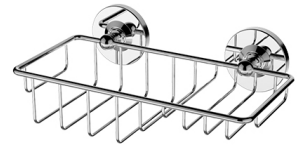

Basket 6859-85-80CP

INTRODUCTION:

Designing the overlapping of circle line for enriching the gentle and agreeable sense. The simple and elegant style become best choice of the bathing space.

DESCRIPTION:

- 1.Brass of forging body meets JIS 3771 standard.
- 2.Premium metal construction for durability.
- 3.Justime finishes resist corrosion and tarnish.
- 4.Finish meets the standard of ASTM-SC2.
- 5.Correctly installed product's loading is 5 kgf.
- 6.Coordinates with other products in 6859 collection.