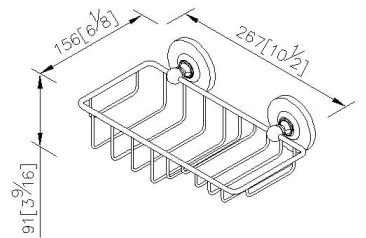

Basket 6859-85-80CP

INTRODUCTION:

Designing the overlapping of circle line for enriching the gentle and agreeable sense. The simple and elegant style become best choice of the bathing space.

DESCRIPTION:

- 1.Brass of forging body meets JIS 3771 standard.
- 2.Premium metal construction for durability.
- 3.Justime finishes resist corrosion and tarnish.
- 4.Finish meets the standard of ASTM-SC2.
- 5.Correctly installed product's loading is 5 kgf.
- 6.Coordinates with other products in 6859 collection.

unit: mm[inch]

Certificaion:

Fixing Kits:

- 1.SUS 304 Stainless Steel Screws*4
- Plastic Anchors*4
Material of Wall Mount Bracket: Stainless Steel (SUS 304)*2

AWARD: