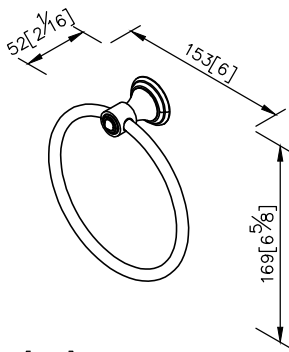

Towel Ring
6865-60-80CP

- 1.Brass meets JIS 3604 standard.
- 2.Premium metal construction for durability.
- 3.Justime finishes resist corrosion and tarnish.
- 4.Finish meets the standard of ASTM-SC2.
- 5.Correctly installed product's loading is 4 kgf.
- 6.Coordinates with other products in Sofia Collection.

unit: mm[inch]