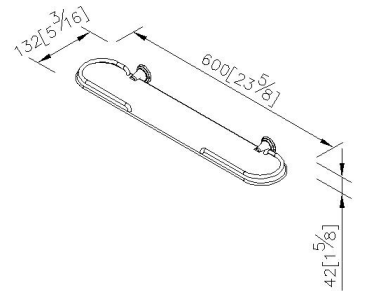

Shelf With Rail  
6865-71-80CP

**INTRODUCTION:**

Chrome plated holder with thick glass shelf, it well decorates all kinds of bathroom interior designs, showing the noble. The shelf material applies tempered glass, which has great hardness and highly reliable for placing stuffs, and it won't turn into sharp pieces even breaking apart.

**DESCRIPTION:**

- 1.Brass meets JIS 3604 standard.
- 2.Premium metal construction for durability.
- 3.Justime finishes resist corrosion and tarnish.
- 4.Finish meets the standard of ASTM-SC2.
- 5.Correctly installed product's loading is 5 kgf.
- 6.Coordinates with other products in Sofia Collection.
- 7.Frosted tempered glass.

**Certification:**

unit: mm[inch]

**Fixing Kits:**

- SUS 304 Stainless Steel Screws\*4
- Hex Key 1/8"\*1
- Plastic Anchors\*4
- Material of Wall Mount Bracket: Copper JIS3771\*2

**AWARD:**