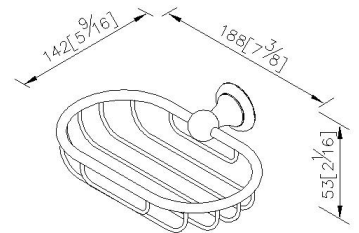

Shower Basket
6867-87-80CP

INTRODUCTION:

The cute basket is rich in functions and highly durable, satisfying household needs. Its net-shaped prevents water ponding, and also provide fulcrums for hanging other fittings.

DESCRIPTION:

- 1.Brass of forging body meets JIS 3771 standard.
- 2.Premium metal construction for durability.
- 3.Justime finishes resist corrosion and tarnish.
- 4.Finish meets the standard of ASTM-SC2.
- 5.Correctly installed product's loading is 5 kgf.
- 6.Coordinates with other products in 6867 collection.

Certification:

unit: mm[inch]

Fixing Kits:

- SUS 304 Stainless Steel Screws*2
- Hex Key 1/8"*1
- Plastic Anchors*2
- Material of Wall Mount Bracket: Copper JIS3771*1

AWARD: