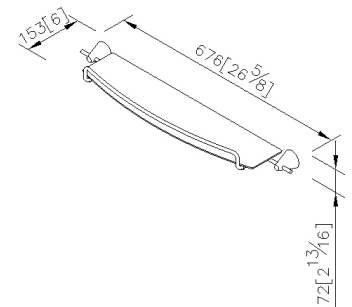

Cone

Shelf

6874-70-80CP

INTRODUCTION:

The green tempered glass shelf is similar to elegant jade, blending well in all kinds of interior design, and presenting visual beauty. Tempered glass has well hardness and usage safety, it won't hurt people even breaking apart. The chrome plated bracket is long-term reliable, and its fore rod could also provides multiple functions.

DESCRIPTION:

- 1.Brass forging mounting base meets JIS 3771 standard.
- 2.Brass fixing rail meets JIS 3604 standard.
- 3.Frosted tempered glass shelf 548*135*6 mm.
- 4.Justime finishes resist corrosion and tarnish.
- 5.Chrome plated finish meets the standard of ASTM-SC2.
- 6.The cone pedestal of the bathroom accessories increases the elegance for the environment.
- 7.Vertical force could support a static load of 4 Kgf.
- 8.Coordinates with other products in 6874 collection.

unit:mm[inch]

Certificaion:

Fixing Kits:

- 1.SUS 304 Stainless Steel Screws*4
- Plastic Anchors*4
- Material of Wall Mount Bracket: Steel with zinc plating*2

AWARD: