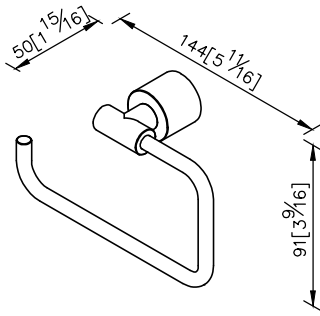

Toilet Tissue Holder
6880-40-80CP

- 1.Brass of forging mounting base and bracket meet JIS 3771 standard.
- 2.Brass holder ring and cylinder meet JIS 3604 standard.
- 3.Justime finishes resist corrosion and tarnish.
- 4.Chrome plated finish meets the standard of ASTM-SC2.
- 5.Vertical force could support a static load of 5 Kgf.
- 6.Coordinates with other products in 6880 collection.

unit: mm[inch]