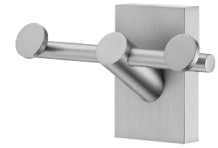

### Robe Hook 6893-52-80SS

#### INTRODUCTION:

Incepted imitation of traditional brick for the main shape, the precise section and brushed surface display elegant demeanor.

#### DESCRIPTION:

- 1.Brass forging faceplate meets JIS 3771 standard.
- 2.Brass bracket and hook meet JIS 3604 standard.
- 3.Justime finishes resist corrosion and tarnish.
- 4.Brushed Nickel with lacquer finish meets the standard of ASTM-SC2.
- 5.Vertical force could support a static load of 5 Kgf.
- 6.Double hooks provides more convenience.
- 7.The brick type faceplate of the bathroom accessories increases the elegance for the environment.
- 8.Coordinates with other products in 6893 collection.