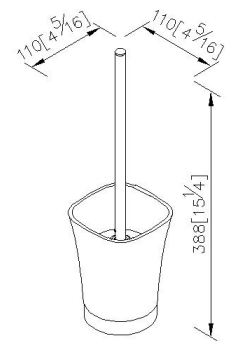

Freestanding Toilet Brush Holder
6901-84-80CP

INTRODUCTION:

The solid design of ceramics contains extraordinary value under the simple appearance.

DESCRIPTION:

1. Stainless steel plinth meets SUS 304 standard.
2. Premium metal construction for durability.
3. Justime finishes resist corrosion and tarnish.
4. Chrome plated finish meets the standard of ASTM-SC2.
5. Porcelain white toilet brush holder.
6. Coordinates with other products in 6901 collection.