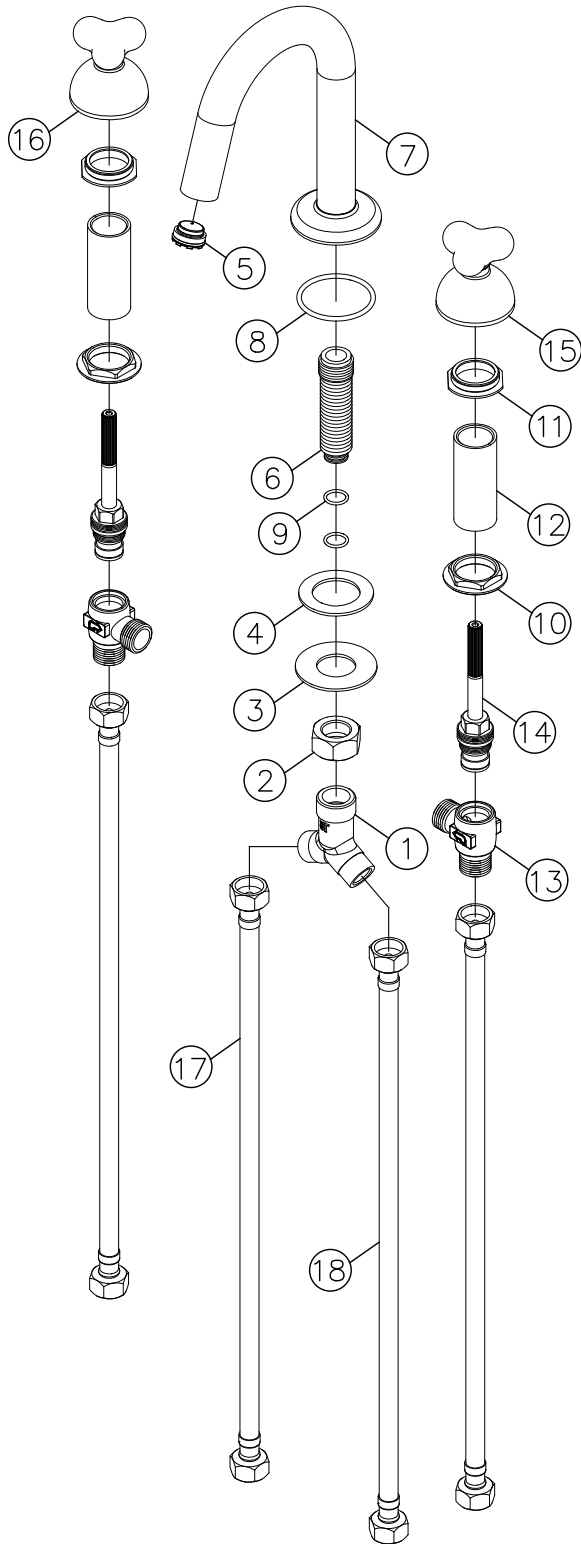

Two-Handle Basin Faucet 6903-91-80CP

NO	Part NO.	Part Name	QTY
1	0920-G7-03RB	Tee Joint	1
2	0790-H3-68RB	Hex Nut	1
3	C027-00-5100	Gasket	1
4	E054-00-38ZP	Washer	1
5	0903-HG-7900	Areater	1
6	0904-DZ-68CR	Threading Tube	1
7	6903-HA-81CP	Spout W/Flange	1
8	C075-00-5100	O-ring (φ46.0xφ52.0xφ3.0)	1
9	C093-00-5101	O-Ring	2
10	0874-9Q-22CR	Hex Nut	2
11	0874-ZJ-68CR	Fixing Nut	2
12	0920-G0-68CR	Thread Tube	2
13	0874-T0-22CR	Tee Joint	2
14	0920-ZL-7900	Ceramic Cartridge	2
15	6903-ZB-79CP	Handle Assembly (Hot)	1
16	6903-ZC-79CP	Handle Assembly (Cold)	1
17	S045-FF-7901	1/2" x 1/2" Stainless Steel Braided Hose 450mm	2
18	S045-FF-7902	1/2" x 1/2" Stainless Steel Braided Hose 450mm	2