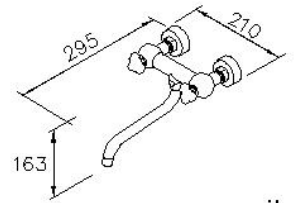

Kitchen Faucet 6903-95-80CP

INTRODUCTION:

Though the shape of faucet has innovated these days, the original impression of faucet still remains on the traditional long wall-mounted faucet. For a long time, the image of the long wall-mounted faucet exists deeply in our memories. The design team of the 6903 Story Faucet would like to trace back to the beginning and try to find out the original beauty. That is the reason "Story Faucet" being created.

This classic design not only reserves the figure of the primary long wall-mounted faucet, but also integrates the contemporary and fashionable element - the round model of the body and the handle with brass and ceramic material, which impress users so much to take their eyes on it.

DESCRIPTION:

1. With lovely shape and delicate appearance, Story embellishes the environment.
2. Porcelain handles made by high pressure molding is against UV and color fading.
3. Aerator with removable flow restrictor (2.2 GPM max.), end-user can remove it for larger water flow if necessary.
4. Swiveling spout has passed up to 50,000 turns test. Swiveling angle can be adjusted by user.
5. The available distance between two centers of wall water-outlet is from 122mm to 178mm.
6. Ceramic cartridge with MARUWA ceramic disc / (Japan).
7. Brass with Chrome plated finish meets ASTM-SC2 standard.
8. Casting material meets ISO CuZn40Pb Standard.
9. Spout material meets JIS C2700 Standard.