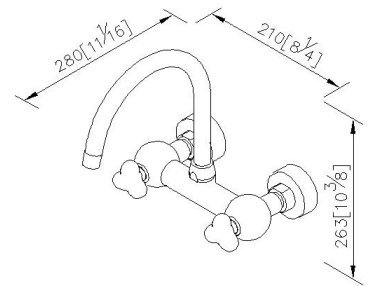

Two-Handle Kitchen Faucet 6903-97-80CP

INTRODUCTION:

Though the shape of faucet has innovated these days, the original impression of faucet still remains on the traditional long wall-mounted faucet. For a long time, the image of the long wall-mounted faucet exists deeply in our memories. The design team of the 6903 Story Faucet would like to trace back to the beginning and try to find out the original beauty. That is the reason "Story Faucet" being created.

This classic design not only reserves the figure of the primary long wall-mounted faucet, but also integrates the contemporary and fashionable element - the round model of the body and the handle with brass and ceramics material, which impress users so much to take their eyes on it.

DESCRIPTION:

1. With lovely shape and delicate appearance, Story embellishes the environment.
2. Porcelain handles made by high pressure molding is against UV and color fading.
3. Aerator with removable flow restrictor (2.2 GPM max.), end-user can remove it for larger water request.
4. Swiveling spout has passed up to 50,000 turns test. Swiveling angle can be adjusted.
5. The available distance between two centers of wall water-outlet is from 122mm to 178mm.
6. Ceramic cartridge with MARUWA ceramic disc / (Japan).
7. With thread G 1/2 (1/2-14 PT) to water supply wall outlet.
8. Brass with Chrome plated finish meets ASTM-SC2 standard.
9. Casting material meets ISO CuZn40Pb Standard.
10. Spout material meets JIS C2700 Standard.