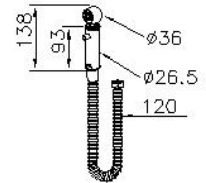

### DESCRIPTION:

- 1.Unique style is the product characteristic. The lovely appearance makes customer feel more family, the product not only include the beautiful looks bust also functional.
- 2.User could control the water flow rate with the different force of pressing button.
- 3.The optional check valve and flow restrictor could be added into the sprayer.
- 4.The sprayer can stand the presure from 0.5 to 5 kg/cm<sup>2</sup>
- 5.Material of inner tube can stand 15Kg/cm<sup>2</sup> water pressure and 60°C heat.
- 6.Chrome Plated Brass meets ASTM-SC2 Standard.
- 7.Tube material meets JIS C2700 Standard
- 8.Body material meets JIS 3771 Standard

unit:mm