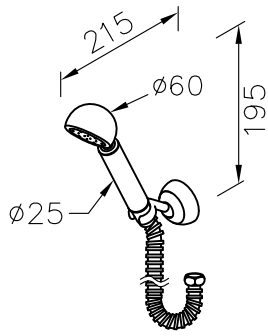

# Hand Shower W/ Hose & Wall Bracket

unit:mm