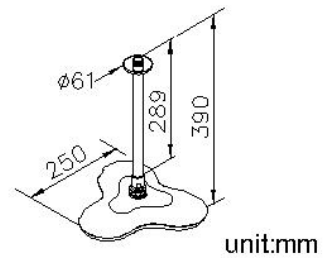

Showerhead 6903-AS-8007

INTRODUCTION:

Rain Shower has always brought the users a pleasant and comfortable shower time, and STORY Rain Shower shape brings people a comfortable feeling like a ceiling fan. The JUSTIME team also hopes to give users the same mood with the round and smooth design for extra joy and fun while showering.

DESCRIPTION:

- 1.The shower head angle can be adjusted by user request.
- 2.With thread 1/2" to water supply wall outlet.
- 3.The Rain Shower is made by ABS material.

Certification:

Fixing Kits:

- 1.

AWARD: