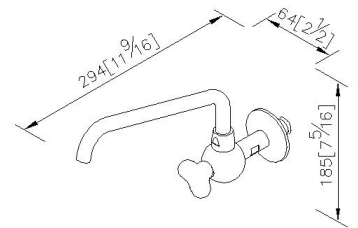

## Wall-Mounted Bib Tap 6903-L1-80CP

This classic design not only reserves the figure of the primary long wall-mounted faucet, but also integrates the contemporary and fashionable element - the round model of the body and the handle with brass and ceramic material, which impress users so much to take their eyes on it.

### DESCRIPTION:

- 1.The faucet has lovely shape and delicate appearance, which embellishes the environment.
- 2.Porcelain handle made by high pressure molding is against UV and color fading.
- 3.Swiveling spout has passed up to 50,000 turns test. Swiveling angle can be adjusted by user.
- 4.Ceramic cartridge with MARUWA ceramic disc / (Japan).
- 5.Thread: G 1/2.
- 6.Brass with Chrome plated finish meets ASTM-SC2 standard.
- 7.Casting material meets ISO CuZn40Pb Standard.
- 8.Spout material meets JIS C2700 Standard.