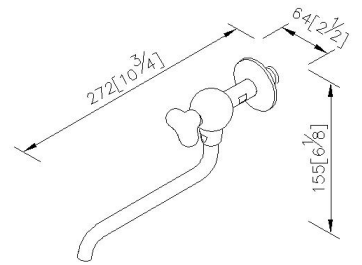

### INTRODUCTION:

Though the shape of faucet has innovated these days, the original impression of faucet still remains on the traditional long wall-mounted faucet. For a long time, the image of the long wall-mounted faucet exists deeply in our memories. The design team of the 6903 Story Faucet would like to trace back to the beginning and try to find out the original beauty. That is the reason "Story Faucet" being created.

This classic design not only reserves the figure of the primary long wall-mounted faucet, but also integrates the contemporary and fashionable element - the round model of the body and the handle with brass and ceramic material, which impress users so much to take their eyes on it.

### DESCRIPTION:

- 1.The basin faucet has lovely shape and delicate appearance, which embellishes the environment.
- 2.Porcelain handles made by high pressure molding is against UV and color fading.
- 3.Swiveling spout has passed up to 50,000 turns test. Swiveling angle can be adjusted by user.
- 4.Ceramic cartridge with MARUWA ceramic disc / (Japan).
- 5.Thread: G 1/2.
- 6.Brass with Chrome plated finish meets ASTM-SC2 standard.
- 7.Casting material meets ISO CuZn40Pb Standard.
- 8.Spout material meets JIS C2700 Standard.

unit: mm[inch]