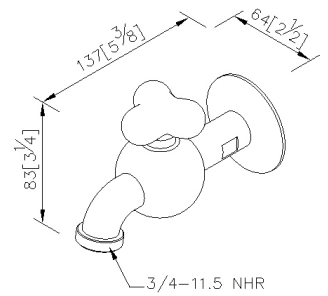

## Wall-Mounted Bib Tap 6903-L5-80CP

### INTRODUCTION:

Though the shape of faucet has innovated these days, the original impression of faucet still remains on the traditional long wall-mounted faucet. For a long time, the image of the long wall-mounted faucet exists deeply in our memories. The design team of the 6903 Story Faucet would like to trace back to the beginning and try to find out the original beauty. That is the reason "Story Faucet" being created.

### DESCRIPTION:

- 1.Simple and adorable shape is without extra joints.
- 2.Hose Bib can be used in washing machine to make the environment more beautiful.
- 3.Ceramic cartridge is with brass shell & Japan (MARUWA) ceramic disc.
- 4.Porcelain handles made by high pressure molding is against UV and color fading.
- 5.With thread 1/2" to water supply wall outlet.
- 6.Thread of hose connector: 3/4 NHR.
- 7.Brass with Chrome plated finish meets ASTM-SC2 standard.
- 8.Casting material meets ISO CuZn40Pb Standard.

unit: mm[inch]