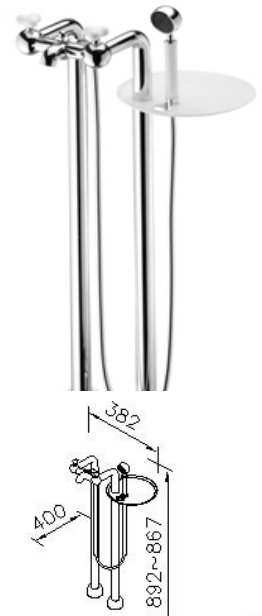

Floor-Mounted Bath Faucet 6903-U2-80CP

INTRODUCTION:

STORY Rim-Mounted Bath Mixer reserves the figure of the primary type, but integrates the contemporary with fashionable elements by rounded body plus chubby and cloud-like handle, which is definitely capable of drawing all the attention no matter where it is.

DESCRIPTION:

- 1.The shelf is not only for placing shower supplies or personal belongings, but also for a cup of wine or a book to enjoy a great bathing time.
- 2.Ceramic cartridge with brass shell & Japan (MARUWA) ceramic disc.
- 3.Shower hose with TPE flexible tube, can bear 10Kg/cm² water pressure and 70°C heat.
- 4.Porcelain handles made by high pressure molding is against UV and color fading.
- 5.The spray head cover of hand shower can be removed easily by tool provided for cleaning.
- 6.Stainless steel SUS430 shelf with white coating.
- 7.Brass with Chrome plated finish meets the standard of ASTM-SC2.
- 8.Casting material meets ISO CuZn40Pb Standard.

unit:mm

Certification:

Fixing Kits:

- 1.SUS 304 Stainless Steel Screws*6
- Hex Key 1/8"*1

AWARD: