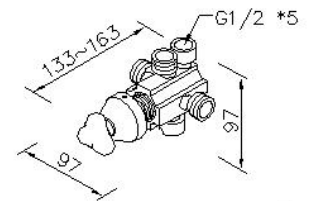

2-Way Diverter (Two Inlets) 6903-W2-82CP

INTRODUCTION:

The design team of the STORY faucet hopes to return to the beginning point and try to find the original beauty, which is why the STORY series faucet was born.

The valve body is dominated by the lovely ball shape, and the cloud-shaped ceramic handle enhances the exquisiteness and beauty of the appearance.

DESCRIPTION:

- 1.Porcelain handle made by high pressure molding is against UV and color fading.
- 2.Ceramic cartridge with brass shell & Japan (MARUWA) ceramic disc.
- 3.With replaceable check valve (NEOPERL) both inside hot and cold 1/2" water inlets.
- 4.Diverter is with Korea ceramic cartridge, providing three way outlets.
- 5.The body of valve should be concealed in the wall beforehand with 1"(2.5cm) adjusting space.
- 6.Thread of the body connector: G 1/2.
- 7.Valve brass body material meets JIS 3604 Standard.
- 8.Handle base with forging brass material meets JIS 3771 Standard.
- 9.Chrome plated finish meets the ASTM-SC2 standard.

unit:mm

Certificaion:

Fixing Kits:

- 1.Hex Key 2.0mm*1

AWARD: